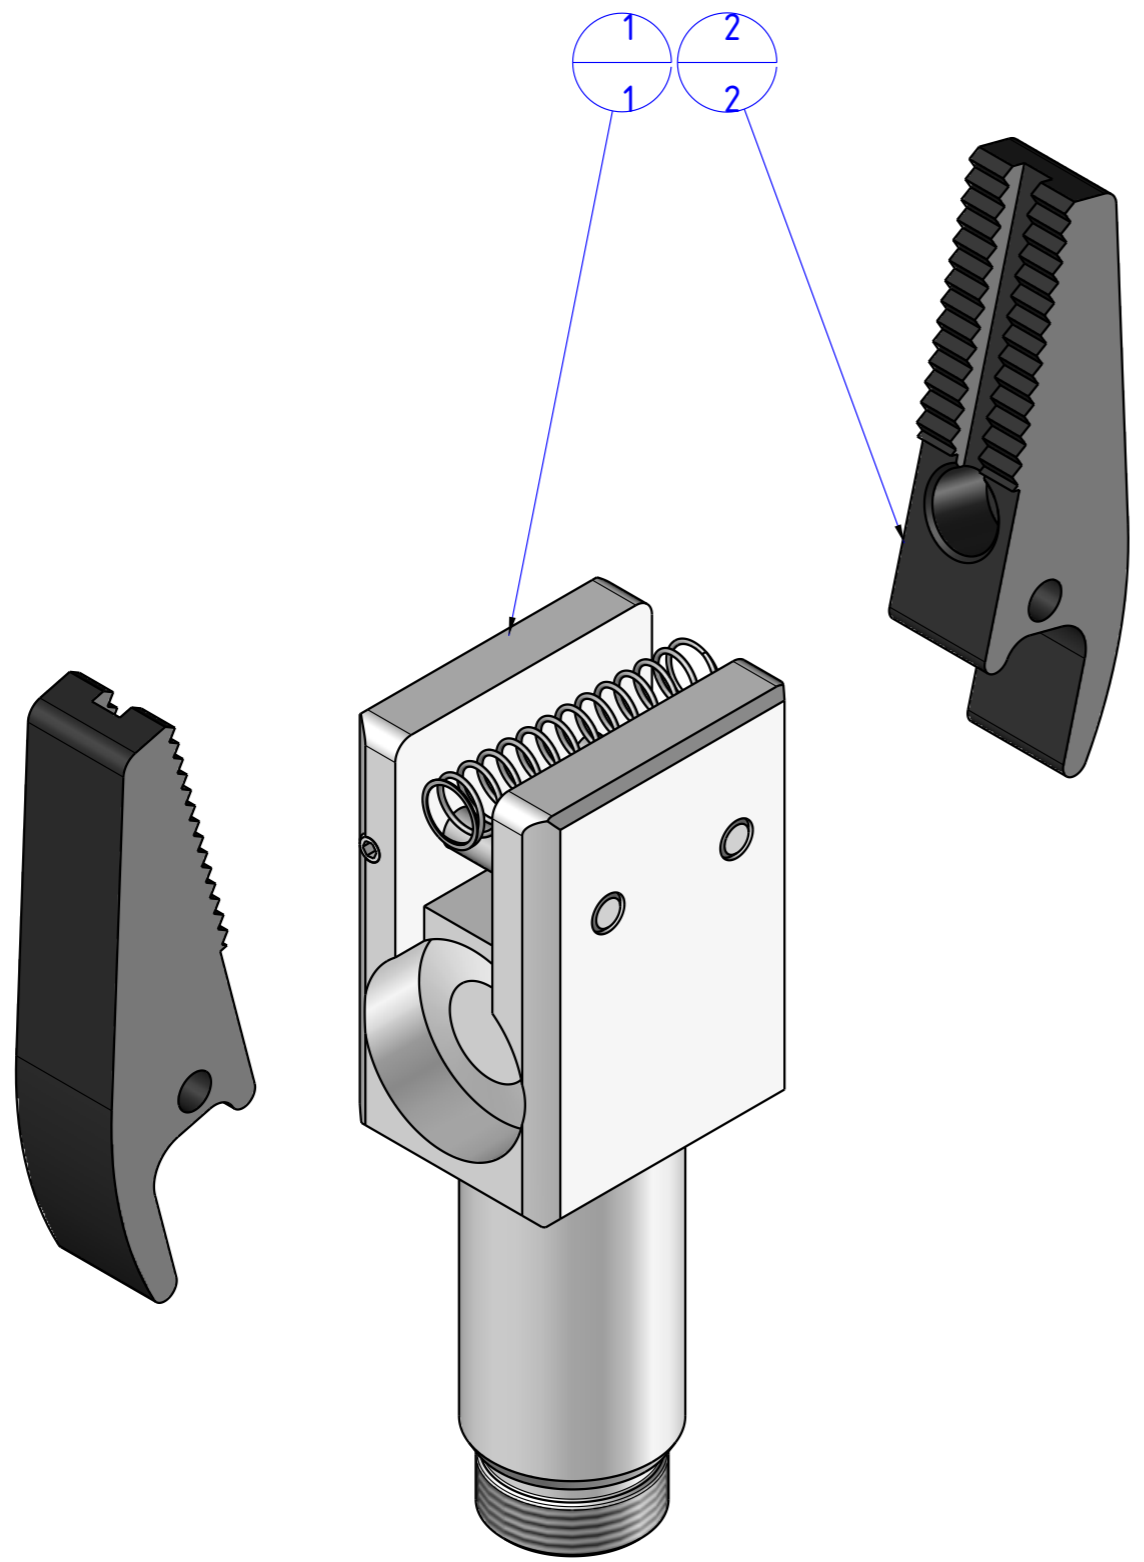

THE PROPERTY OF THE DRAWING IS ESTABLISHED BY LAW. IT IS FORBIDDEN TO PRODUCE OR SHOW IT TO THIRD PART. WITHOUT A WRITTEN AGREEMENT.

Item	Name	Q.ty
1	CA.GRZ.20.BODY	1
2	GRZ.20.R	2

Format A3  
UNI 936-76

 <b>FPS</b> FPSERVICES AUTOMATION			DESIGNED FROM <b>FPS Automation</b>	REVIEW <b>A</b>
GENERAL TOLERANCE UNI - ISO 2768 CLASSE f	DESCRIPTION <b>CA.GRZ.20.R</b>		DATE <b>04/03/2021</b>	WEIGHT <b>0,120kg</b>
			CODE <b>CA.GRZ.20.R</b>	