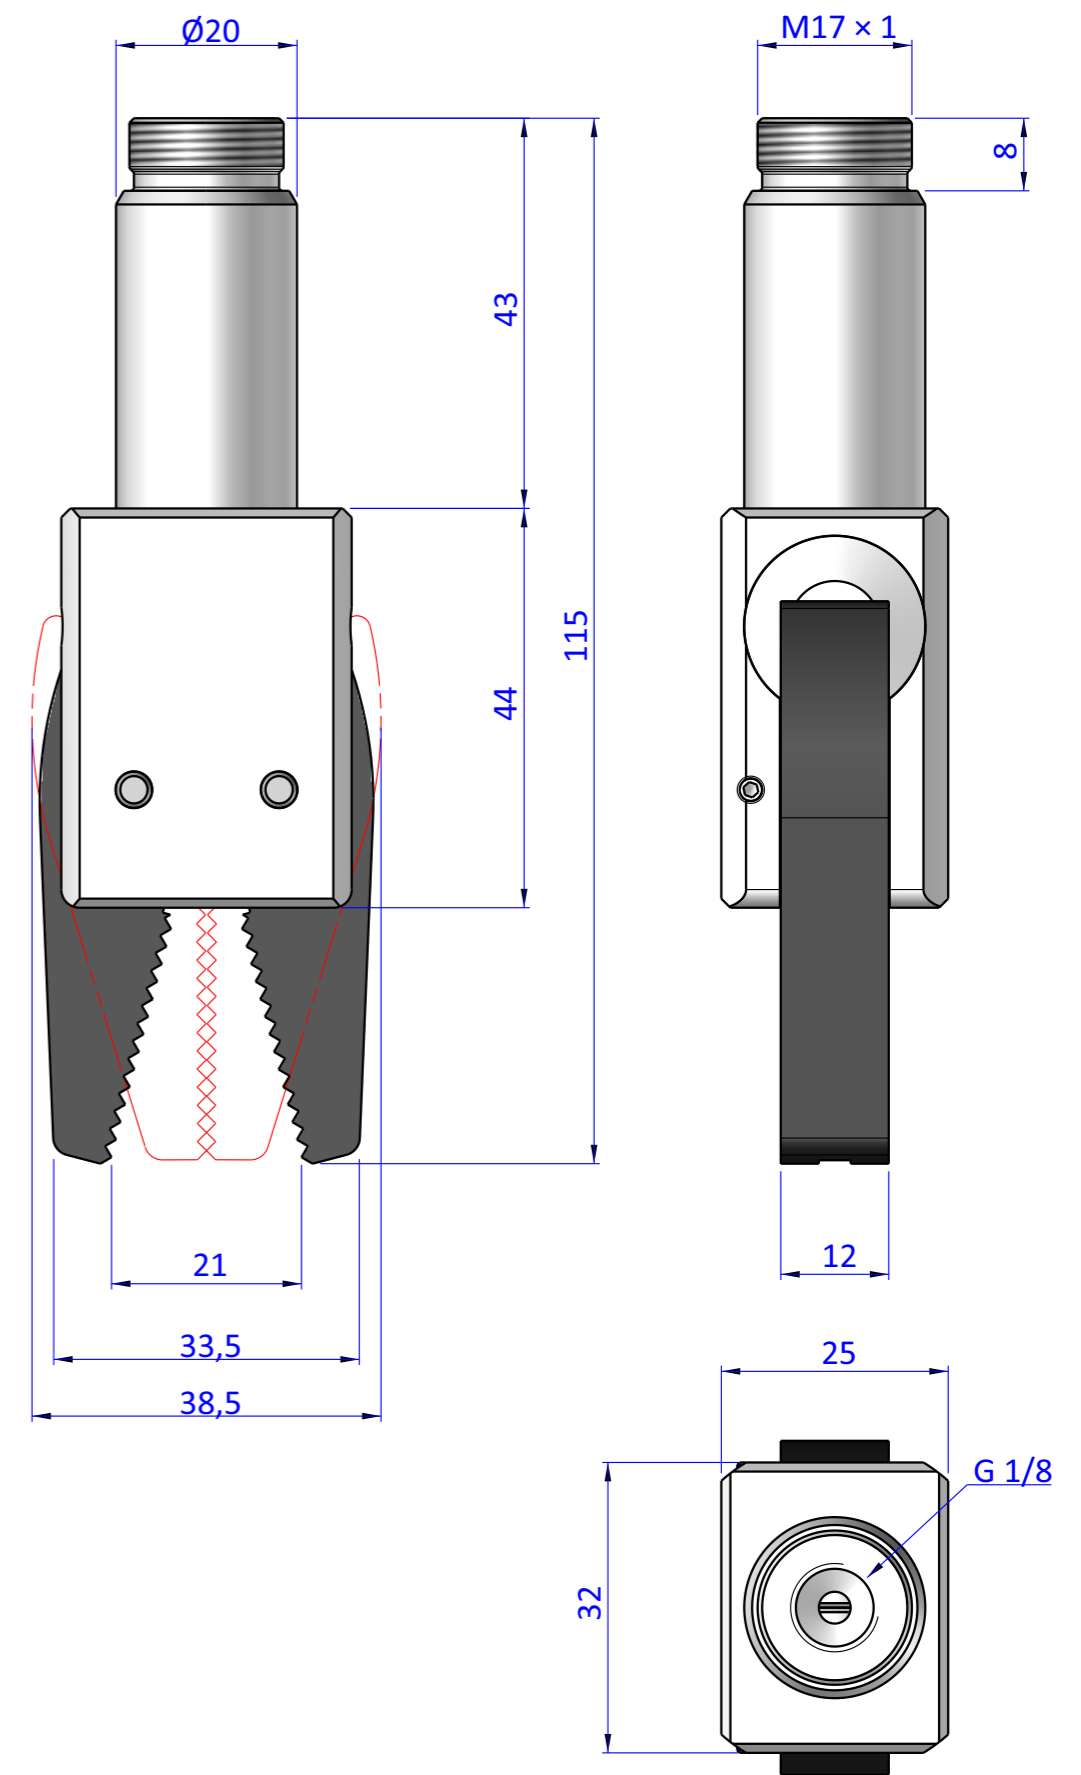

THE PROPERTY OF THE DRAWING IS ESTABLISHED BY LAW. IT IS FORBIDDEN TO PRODUCE OR SHOW IT TO THIRD PART. WITHOUT A WRITTEN AGREEMENT.

Item	Name	Q.ty
1	CA.GRZ.20.BODY	1
2	GRZ.20.R	2

Format A3  
UNI 936-76

 <b>FPS</b> FPSERVICES AUTOMATION			DESIGNED FROM <b>FPS Automation</b>	REVIEW <b>A</b>
GENERAL TOLERANCE UNI - ISO 2768 CLASSE f	DESCRIPTION <b>CA.GRZ.20.R</b>		DATE <b>04/03/2021</b>	WEIGHT <b>0,120kg</b>
			CODE <b>CA.GRZ.20.R</b>	